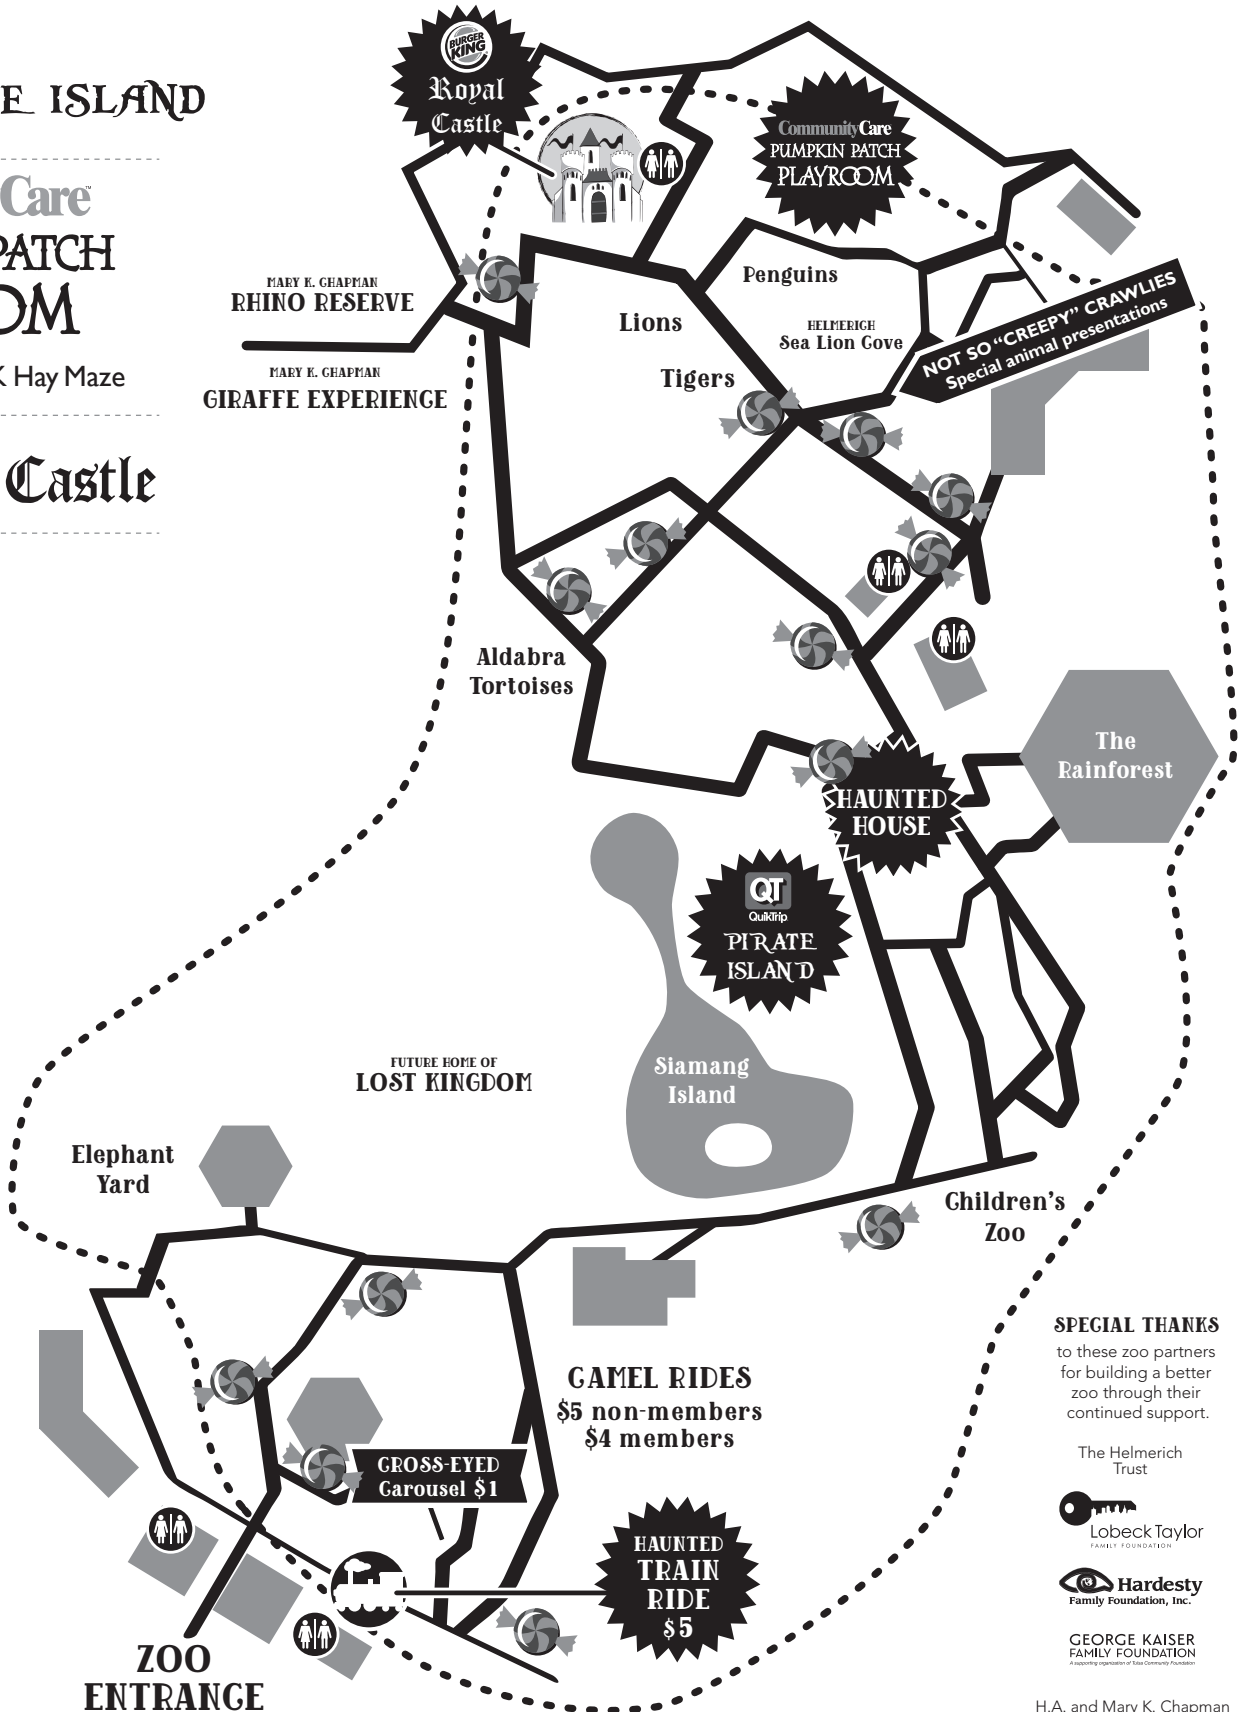

2016 HALLOWZOOEEN GOBLIN STOPS

PIRATE ISLAND

CommunityCare PUMPKIN PATCH PLAYROOM

including the AAZK Hay Maze

Burger King Royal Castle

CommunityCare

BP America, Inc.

Helmerich & Payne

OU Physicians-Tulsa

TULSAZOO

NOT SO "CREEPY" CRAWLIES
Special animal presentations

CAMEL RIDES
\$5 non-members
\$4 members

GROSS-EYED CAROUSEL \$1

HAUNTED TRAIN RIDE \$5

SPECIAL THANKS
to these zoo partners for building a better zoo through their continued support.